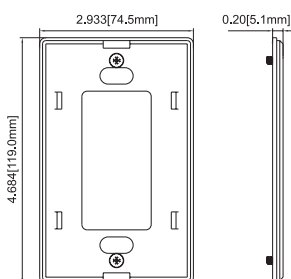

Screwless Wallplates

Features:

- Made of GE LEXAN 241
- Screwless Snap-In design for easy placement
- Decorator-compatible two piece kit allows easy retrofit to any decorator installation
- High-impact resistance limits access to live parts due to breakage
- Smooth finish without recessed lines is easy to clean and maintain attractive appearance

- Captive screw feature holds mounting screws in place for quick and easy installation
- Environmental: Flammability UL94, V2 Rating
- Various kinds of colors available
- Two year warranty

Testing & code compliance

- UL Listed
- ISO9001 Registered manufacturing facility

Standard Size

Decorator Screwless Wallplates

DESCRIPTION	COLOR	STANDARD SIZE	MID-SIZE	OVER-SIZE
1 Gang 	Ivory	SI8831-I		
	White	SI8831-W		
	Almond	SI8831-A		
	Light Almond	SI8831-LA		
	Black	SI8831-BK		
2 Gang 	Ivory	SI8832-I		
	White	SI8832-W		
	Almond	SI8832-A		
	Light Almond	SI8832-LA		
	Black	SI8832-BK		
3 Gang 	Ivory	SI8833-I		
	White	SI8833-W		
	Almond	SI8833-A		
	Light Almond	SI8833-LA		
	Black	SI8833-BK		
4 Gang 	Ivory	SI8834-I		
	White	SI8834-W		
	Almond	SI8834-A		
	Light Almond	SI8834-LA		
	Black	SI8834-BK		
5 Gang 	Ivory	SI8835-I		
	White	SI8835-W		
	Almond	SI8835-A		
	Light Almond	SI8835-LA		
	Black	SI8835-BK		

Subplate

Cover Plate