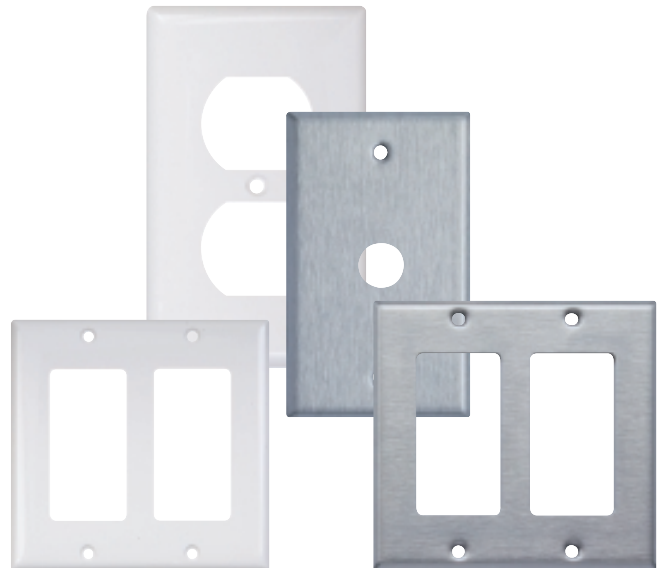

WALLPLATES

ENERLITES Wiring Devices line of wallplates is designed and manufactured to address a wide range of applications. ENERLITES wallplates are of the finest quality and meet or exceed all applicable standards. We manufacture our wallplates in all sizes-standard, mid-size and oversize-to guarantee that there is a superbly engineered ENERLITES device covering to fit every need.

WALLPLATES

- Screwless Wallplates L3
- Plastic Wallplates L4-L9
- Stainless Steel Wallplates L10-L14

Plate Sizes

Description		Height	Length	Gang to Gang
1 Gang	Standard	4.50"(114.3mm)	2.76"(70.0mm)
	Mid-size	4.88"(124.0mm)	3.11"(79.0mm)
	Over-size	5.51"(140.0mm)	3.50"(89.0mm)
2 Gang	Standard	4.50"(114.3mm)	4.57"(116.0mm)	1.81"(46.0mm)
	Mid-size	4.88"(124.0mm)	4.92"(125.0mm)	1.81"(46.0mm)
	Over-size	5.51"(140.0mm)	5.51"(140.0mm)	1.81"(46.0mm)
3 Gang	Standard	4.50"(114.3mm)	6.38"(162.0mm)	1.81"(46.0mm)
	Mid-size	4.88"(124.0mm)	6.77"(172.0mm)	1.81"(46.0mm)
	Over-size	5.51"(140.0mm)	7.48"(190.0mm)	1.81"(46.0mm)
4 Gang	Standard	4.50"(114.3mm)	8.19"(208.0mm)	1.81"(46.0mm)
	Mid-size	4.88"(124.0mm)	8.58"(218.0mm)	1.81"(46.0mm)
5 Gang	Standard	4.50"(114.3mm)	10.03"(255.0mm)	1.81"(46.0mm)
	Mid-size	4.88"(124.0mm)	10.39"(264.0mm)	1.81"(46.0mm)
6 Gang	Standard	4.50"(114.3mm)	11.81"(300.0mm)	1.81"(46.0mm)
	Mid-size	4.88"(124.0mm)	12.20"(310.0mm)	1.81"(46.0mm)

AVAILABLE COLORS

CALL FOR COLOR AVAILABILITY

Screwless Wallplates

Features:

- Made of GE LEXAN 241
- Screwless Snap-In design for easy placement
- Decorator-compatible two piece kit allows easy retrofit to any decorator installation
- High-impact resistance limits access to live parts due to breakage
- Smooth finish without recessed lines is easy to clean and maintain attractive appearance