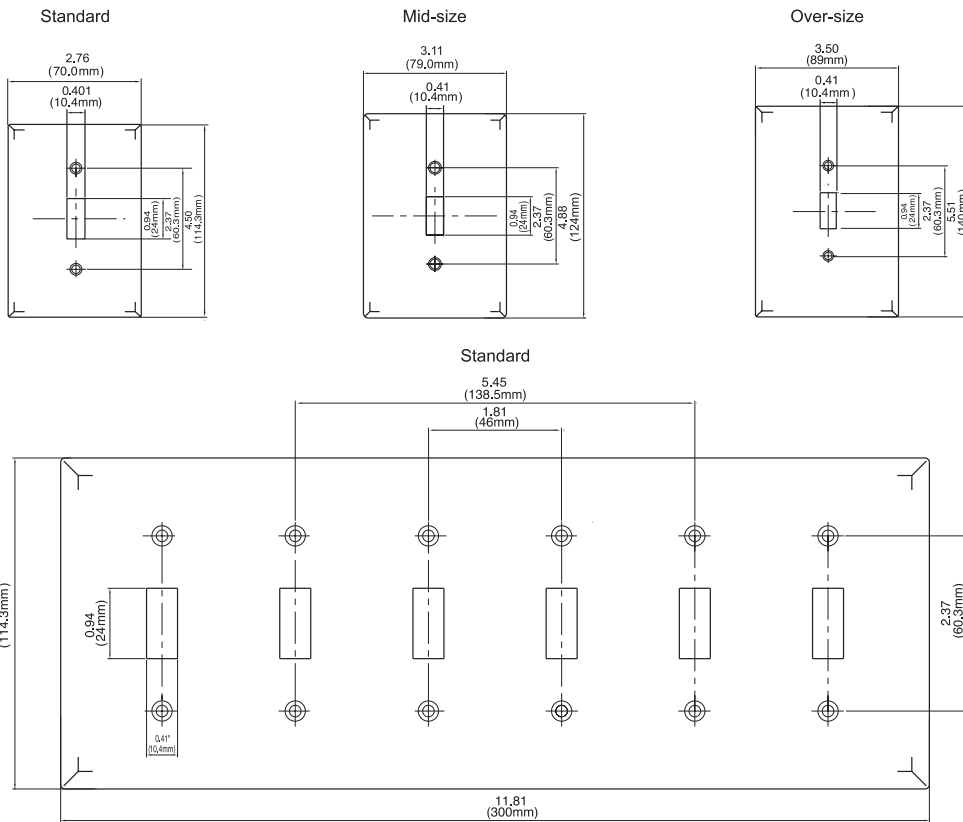

WALLPLATES

- Screwless Wallplates L3
- Plastic Wallplates L4-L9
- Stainless Steel Wallplates L10-L14

Plate Sizes

Description		Height	Length	Gang to Gang
1 Gang	Standard	4.50"(114.3mm)	2.76"(70.0mm)
	Mid-size	4.88"(124.0mm)	3.11"(79.0mm)
	Over-size	5.51"(140.0mm)	3.50"(89.0mm)
2 Gang	Standard	4.50"(114.3mm)	4.57"(116.0mm)	1.81"(46.0mm)
	Mid-size	4.88"(124.0mm)	4.92"(125.0mm)	1.81"(46.0mm)
	Over-size	5.51"(140.0mm)	5.51"(140.0mm)	1.81"(46.0mm)
3 Gang	Standard	4.50"(114.3mm)	6.38"(162.0mm)	1.81"(46.0mm)
	Mid-size	4.88"(124.0mm)	6.77"(172.0mm)	1.81"(46.0mm)
	Over-size	5.51"(140.0mm)	7.48"(190.0mm)	1.81"(46.0mm)
4 Gang	Standard	4.50"(114.3mm)	8.19"(208.0mm)	1.81"(46.0mm)
	Mid-size	4.88"(124.0mm)	8.58"(218.0mm)	1.81"(46.0mm)
5 Gang	Standard	4.50"(114.3mm)	10.03"(255.0mm)	1.81"(46.0mm)
	Mid-size	4.88"(124.0mm)	10.39"(264.0mm)	1.81"(46.0mm)
6 Gang	Standard	4.50"(114.3mm)	11.81"(300.0mm)	1.81"(46.0mm)
	Mid-size	4.88"(124.0mm)	12.20"(310.0mm)	1.81"(46.0mm)

AVAILABLE COLORS

CALL FOR COLOR AVAILABILITY

Screwless Wallplates

Features:

- Made of GE LEXAN 241
- Screwless Snap-In design for easy placement
- Decorator-compatible two piece kit allows easy retrofit to any decorator installation
- High-impact resistance limits access to live parts due to breakage
- Smooth finish without recessed lines is easy to clean and maintain attractive appearance