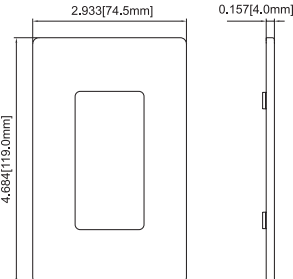

Cover Plate